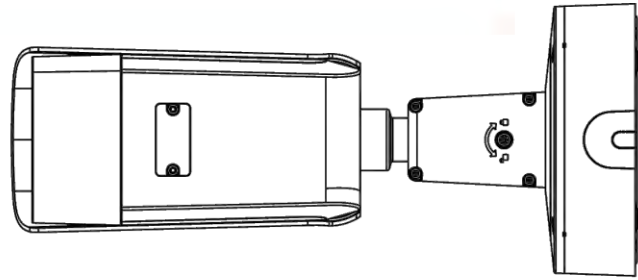

333 (13.1")

Unit: mm (inch)

▪ Accessory

DS-1476ZJ-SUS
Corner Mount

DS-2251ZJ
Column Mount

DS-1275ZJ-S-SUS
Vertical Pole Mount