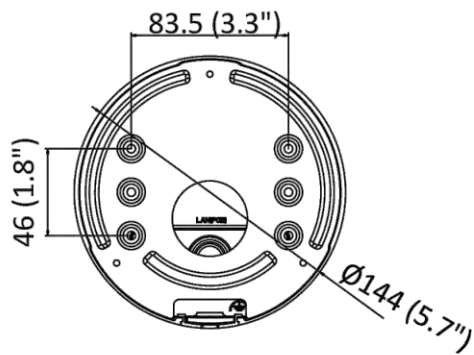

Startup and Operating Conditions	-30 °C to 60 °C (-22 °F to 140 °F). Humidity 95% or less (non-condensing)
Power Supply	12 VDC ± 25%, reverse polarity protection PoE : 802.3at, class 4
Power Consumption and Current	12 VDC, 1.12 A, max. 13.5 W PoE: (802.3at, 42.5 V to 57 V), 0.5 A to 0.3 A, max. 15 W
Power Interface	Two-core terminal plug
Material	ADC12
Camera Dimension	Ø144 × 333 mm (5.7" × 13.1")
Package Dimension	385 × 190 × 180 mm (15.2" × 7.5" × 7.1")
Camera Weight	1450 g (3.2 lb.)
With Package Weight	2589 g (5.7 lb.)
Linkage Method	Upload to NAS/memory card, notify surveillance center, trigger record, trigger capture, strobe light, audible warning *Note: External device is required.
Web Client Language	32 languages English, Russian, Estonian, Bulgarian, Hungarian, Greek, German, Italian, Czech, Slovak, French, Polish, Dutch, Portuguese, Spanish, Romanian, Danish, Swedish, Norwegian, Finnish, Croatian, Slovenian, Serbian, Turkish, Korean, Traditional Chinese, Thai, Vietnamese, Japanese, Latvian, Lithuanian, Portuguese (Brazil)
General Function	Anti- flicker, heartbeat, mirror, privacy masks, flash log, password reset via e-mail, pixel counter
Software Reset	Yes
Approval	
EMC	FCC (47 CFR Part 15, Subpart B); CE-EMC (EN 55032: 2015, EN 61000-3-2: 2014, EN 61000-3-3: 2013, EN 50130-4: 2011 +A1: 2014); RCM (AS/NZS CISPR 32: 2015); IC (ICES-003: Issue 6, 2016); KC (KN 32: 2015, KN 35: 2015)
Safety	UL (UL 60950-1); CB (IEC 60950-1:2005 + Am 1:2009 + Am 2:2013); CE-LVD (EN 60950-1:2005 + Am 1:2009 + Am 2:2013); BIS (IS 13252(Part 1):2010+A1:2013+A2:2015); LOA (IEC/EN 60950-1)
Environment	CE-RoHS (2011/65/EU); WEEE (2012/19/EU); Reach (Regulation (EC) No 1907/2006)
Protection	Ingression protection: IP66 (IEC 60529-2013), IK10 (IEC 62262:2002)

▪ Available Model

DS-2CD2646G2-IZS(2.8 to 12 mm)

▪ Dimension

333 (13.1")

Unit: mm (inch)

▪ Accessory

DS-1476ZJ-SUS
Corner Mount

DS-2251ZJ
Column Mount