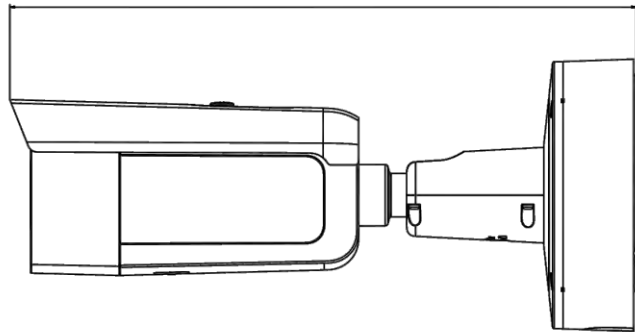

Startup and Operating Conditions	-30 °C to 60 °C (-22 °F to 140 °F). Humidity 95% or less (non-condensing)
Power Supply	12 VDC ± 25%, reverse polarity protection PoE : 802.3at, class 4
Power Consumption and Current	12 VDC, 1.12 A, max. 13.5 W PoE: (802.3at, 42.5 V to 57 V), 0.5 A to 0.3 A, max. 15 W
Power Interface	Two-core terminal plug
Material	ADC12
Camera Dimension	Ø144 × 333 mm (5.7" × 13.1")
Package Dimension	385 × 190 × 180 mm (15.2" × 7.5" × 7.1")
Camera Weight	1450 g (3.2 lb.)
With Package Weight	2589 g (5.7 lb.)
Linkage Method	Upload to NAS/memory card, notify surveillance center, trigger record, trigger capture, strobe light, audible warning *Note: External device is required.
Web Client Language	32 languages English, Russian, Estonian, Bulgarian, Hungarian, Greek, German, Italian, Czech, Slovak, French, Polish, Dutch, Portuguese, Spanish, Romanian, Danish, Swedish, Norwegian, Finnish, Croatian, Slovenian, Serbian, Turkish, Korean, Traditional Chinese, Thai, Vietnamese, Japanese, Latvian, Lithuanian, Portuguese (Brazil)
General Function	Anti- flicker, heartbeat, mirror, privacy masks, flash log, password reset via e-mail, pixel counter
Software Reset	Yes
Approval	
EMC	FCC (47 CFR Part 15, Subpart B); CE-EMC (EN 55032: 2015, EN 61000-3-2: 2014, EN 61000-3-3: 2013, EN 50130-4: 2011 +A1: 2014); RCM (AS/NZS CISPR 32: 2015); IC (ICES-003: Issue 6, 2016); KC (KN 32: 2015, KN 35: 2015)
Safety	UL (UL 60950-1); CB (IEC 60950-1:2005 + Am 1:2009 + Am 2:2013); CE-LVD (EN 60950-1:2005 + Am 1:2009 + Am 2:2013); BIS (IS 13252(Part 1):2010+A1:2013+A2:2015); LOA (IEC/EN 60950-1)
Environment	CE-RoHS (2011/65/EU); WEEE (2012/19/EU); Reach (Regulation (EC) No 1907/2006)
Protection	Ingression protection: IP66 (IEC 60529-2013), IK10 (IEC 62262:2002)

▪ Available Model

DS-2CD2646G2-IZS(2.8 to 12 mm)

▪ Dimension

333 (13.1")

Unit: mm (inch)

▪ Accessory

DS-1476ZJ-SUS
Corner Mount

DS-2251ZJ
Column Mount