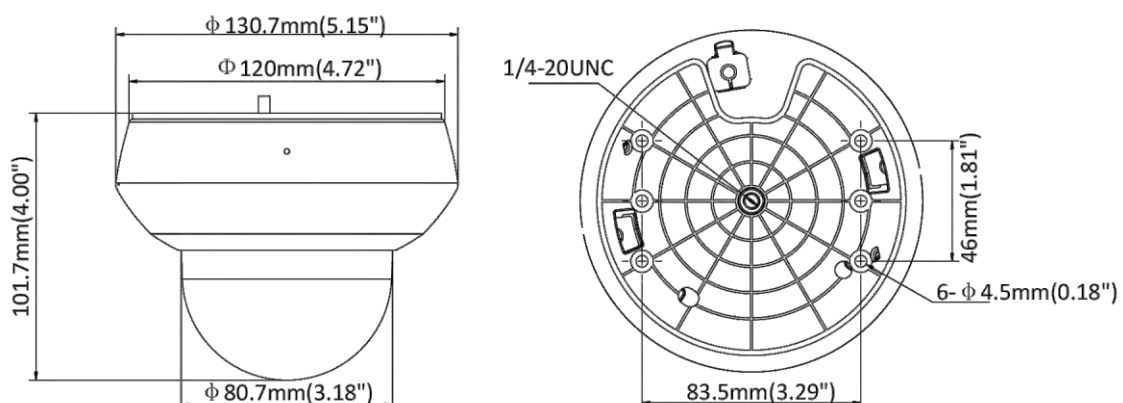

DORI

The DORI (detect, observe, recognize, identify) distance gives the general idea of the camera ability to distinguish persons or objects within its field of view. It is calculated based on the camera sensor specification and the criteria given by EN 62676-4: 2015.

DORI	Detect	Observe	Recognize	Identify
Definition	25 px/m	63 px/m	125 px/m	250 px/m
Distance (Tele)	180.0 m (590.6 ft)	71.4 m (234.3 ft)	36.0 m (118.1 ft)	18.0 m (59.1 ft)

Available Model

DS-2DE2A404IW-DE3/W(2.8-12 mm) (C), 12 VDC & PoE

Dimensions