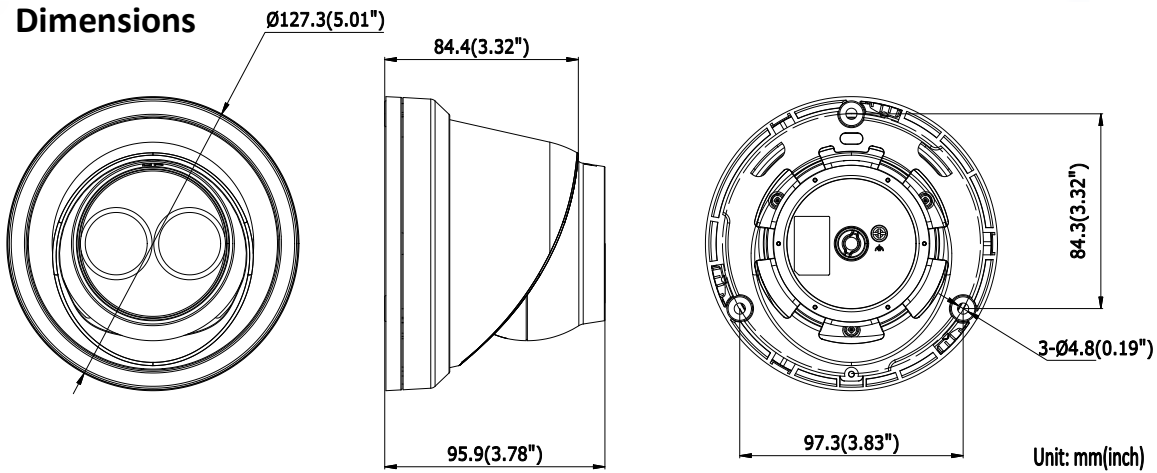

Image Setting	Rotate mode, saturation, brightness, contrast, sharpness adjustable by client software or web browser
Target Cropping	No
Day/Night Switch	Auto/Schedule
<b>Network</b>	
Network Storage	Support Micro SD/SDHC/SDXC card (128G), local storage and NAS (NFS,SMB/CIFS), ANR
Alarm Trigger	Motion detection, video tampering, network disconnected, IP address conflict, illegal login, HDD full, HDD error
Protocols	TCP/IP, ICMP, HTTP, HTTPS, FTP, DHCP, DNS, DDNS, RTP, RTSP, RTCP, PPPoE, NTP, UPnP™, SMTP, SNMP, IGMP, 802.1X, QoS, IPv6, Bonjour
General Function	One-key reset, anti-flicker, three streams, heartbeat, mirror, password protection, privacy mask, watermark, IP address filter
Firmware Version	V5.5.2
API	ONVIF (PROFILE S, PROFILE G), ISAPI
Simultaneous Live View	Up to 6 channels
User/Host	Up to 32 users 3 levels: Administrator, Operator and User
Client	iVMS-4200, Hik-Connect, iVMS-5200
Web Browser	IE8+, Chrome 31.0-44, Firefox 30.0-51, Safari 8.0+
<b>Interface</b>	
Communication Interface	1 RJ45 10M/100M self-adaptive Ethernet port
On-board storage	Built-in Micro SD/SDHC/SDXC slot, up to 128 GB
SVC	H.264 and H.265 encoding
Reset Button	Yes
<b>General</b>	
Operating Conditions	-30 °C to +60 °C (-22 °F to +140 °F), Humidity 95% or less (non-condensing)
Power Supply	12 VDC ± 25%, Φ 5.5 mm coaxial power plug PoE (802.3af, class 3)
Power Consumption and Current	12 VDC, 0.5A, max. 6W PoE (802.3af, 37V to 57V), 0.2A to 0.1A, max. 7.5W
Protection Level	IP67 TVS 2000V Lightning Protection, Surge Protection and Voltage Transient Protection
Material	Metal
Dimensions	Camera: Φ 127.3 × 95.9 mm (Φ 5.0" × 3.8") Package: 150 × 150 × 141 mm (5.9" × 5.9" × 5.6")
Weight	Camera: Approx. 610 g (1.3 lb.) With Package: Approx. 880 g (1.9 lb.)

## Dimensions