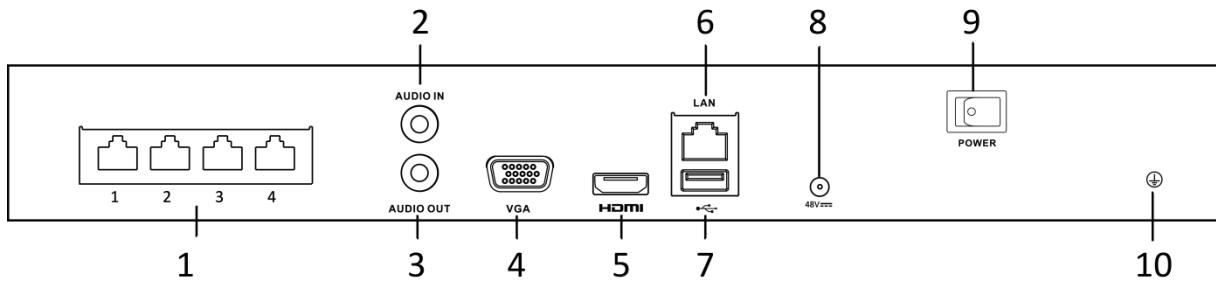

Physical Interfaces

Index	Description	Index	Description
1	Network Interfaces with PoE function (8 interfaces for DS-7608NI-K1/8P (B))	6	LAN Network Interface
2	AUDIO IN	7	USB 2.0 Interface.
3	AUDIO OUT	8	48VDC power supply
4	VGA Interface	9	Power Switch
5	HDMI Interface	10	GND